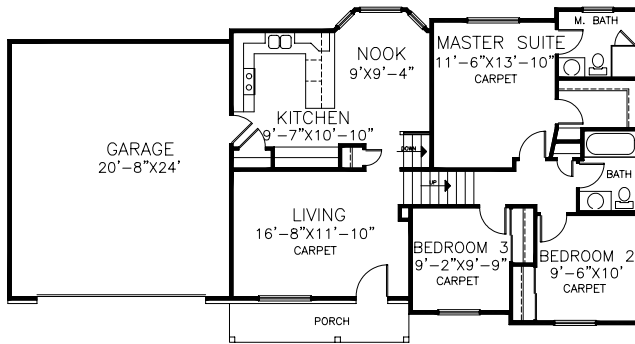

The Princeton

Plan Information

Main Floor - 609 Square Ft (Finished)

Kitchen Level - 481 (Finished)

Unfinished Square Footage - 975

Total Finished Square Footage - 1090

Total Square Footage - 2065

(Total Square Footage Includes Finished and Unfinished Square Footage)

Square Footages are approximate only and shall be verified by client.

Overall Dimensions:

60'-0" Wide x 30'-0" Deep

BEDROOM & KITCHEN LEVELS

UNFINISHED AREA

HALLMARK HOMES

Our Reputation Is Building

Copyright: Reproduction of any portion of these plans for any reason is strictly prohibited. Hallmark Homes reserves the right to change prices, features, and plans without notice. Stucco shown is not standard in all subdivisions. See Agent.