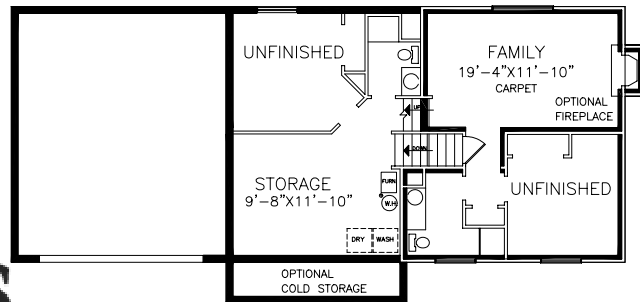

The Princeton

Plan Information

Main Floor - 609 Square Ft (Finished)

Kitchen Level - 481 (Finished)

Unfinished Square Footage - 975

Total Finished Square Footage - 1090

Total Square Footage - 2065

(Total Square Footage Includes Finished and Unfinished Square Footage)

Square Footages are approximate only and shall be verified by client.

Overall Dimensions:

60'-0" Wide x 30'-0" Deep

BEDROOM & KITCHEN LEVELS

UNFINISHED AREA

HALLMARK HOMES

Our Reputation Is Building

Copyright: Reproduction of any portion of these plans for any reason is strictly prohibited. Hallmark Homes reserves the right to change prices, features, and plans without notice. Stucco shown is not standard in all subdivisions. See Agent.