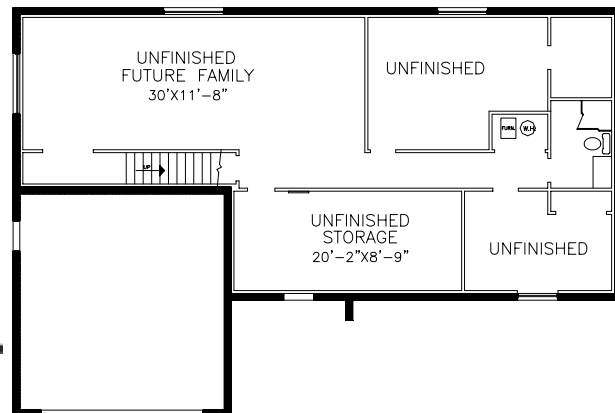

The Lexington "B"

Plan Information

Main Floor - 1553 Square Ft (Finished)
Basement - 1511 Square Ft (Unfinished)
Total Finished Square Footage - 1553
Total Square Footage - 3064
(Total Square Footage Includes Finished and Unfinished Square Footage)
Square Footages are approximate only and shall be verified by client.

Overall Dimensions:

60'-0" Wide x 40'-4" Deep

HALLMARK HOMES

Our Reputation Is Building

Copyright: Reproduction of any portion of these plans for any reason is strictly prohibited. Hallmark Homes reserves the right to change prices, features, and plans without notice. Stucco shown is not standard in all subdivisions. See Agent.