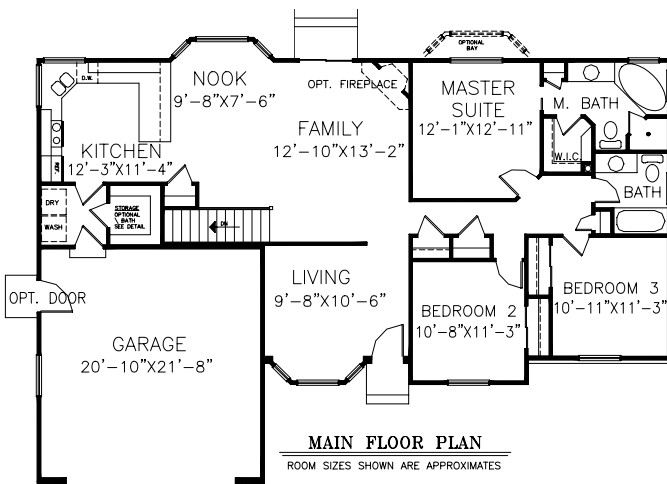

The Lexington "B"

Plan Information

Main Floor - 1553 Square Ft (Finished)
Basement - 1511 Square Ft (Unfinished)
Total Finished Square Footage - 1553
Total Square Footage - 3064
(Total Square Footage Includes Finished and Unfinished Square Footage)
Square Footages are approximate only and shall be verified by client.

Overall Dimensions:

60'-0" Wide x 40'-4" Deep

HALLMARK HOMES

Our Reputation Is Building

Copyright: Reproduction of any portion of these plans for any reason is strictly prohibited. Hallmark Homes reserves the right to change prices, features, and plans without notice. Stucco shown is not standard in all subdivisions. See Agent.