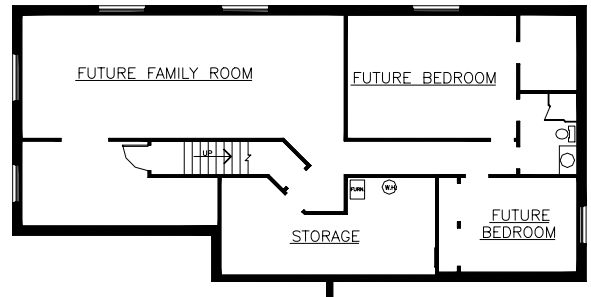

The Lexington III

Plan Information

Main Floor - 1696 Square Ft (Finished)
Basement - 1629 Square Ft (Unfinished)
Total Finished Square Footage - 1696
Total Square Footage - 3325
(Total Square Footage Includes Finished and Unfinished Square Footage)
Square Footages are approximate only and shall be verified by client.

Overall Dimensions:

60'-0" Wide x 46'-4" Deep

HALLMARK HOMES

Our Reputation Is Building

Copyright: Reproduction of any portion of these plans for any reason is strictly prohibited. Hallmark Homes reserves the right to change prices, features, and plans without notice. Stucco shown is not standard in all subdivisions. See Agent.