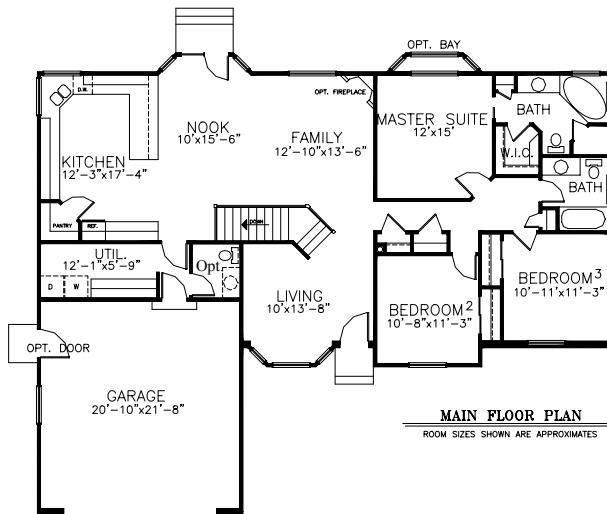

The Lexington III

Plan Information

Main Floor - 1696 Square Ft (Finished)
Basement - 1629 Square Ft (Unfinished)
Total Finished Square Footage - 1696
Total Square Footage - 3325
(Total Square Footage Includes Finished and Unfinished Square Footage)
Square Footages are approximate only and shall be verified by client.

Overall Dimensions:

60'-0" Wide x 46'-4" Deep

HALLMARK HOMES

Our Reputation Is Building

Copyright: Reproduction of any portion of these plans for any reason is strictly prohibited. Hallmark Homes reserves the right to change prices, features, and plans without notice. Stucco shown is not standard in all subdivisions. See Agent.