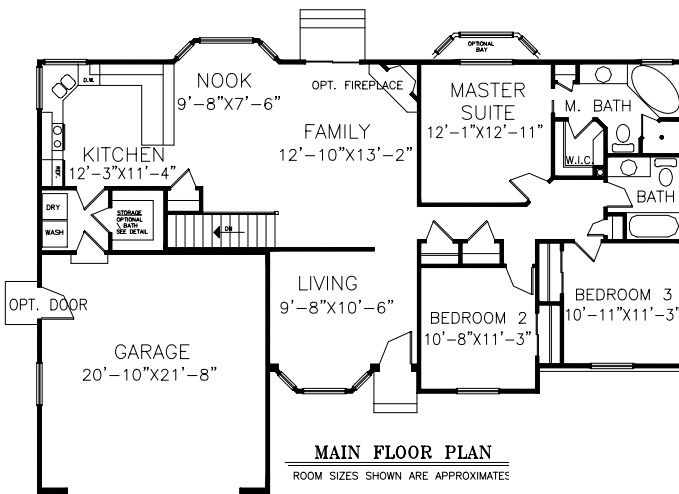

The Lexington

Plan Information

Main Floor - 1553 Square Ft (Finished)
Basement - 1511 Square Ft (Unfinished)
Total Finished Square Footage - 1553
Total Square Footage - 3064
 (Total Square Footage Includes Finished and Unfinished Square Footage)
 Square Footages are approximate only and shall be verified by client.

Overall Dimensions:

60'-0" Wide x 40'-4" Deep

HALLMARK HOMES

Our Reputation Is Building

Copyright: Reproduction of any portion of these plans for any reason is strictly prohibited. Hallmark Homes reserves the right to change prices, features, and plans without notice. Stucco shown is not standard in all subdivisions. See Agent.