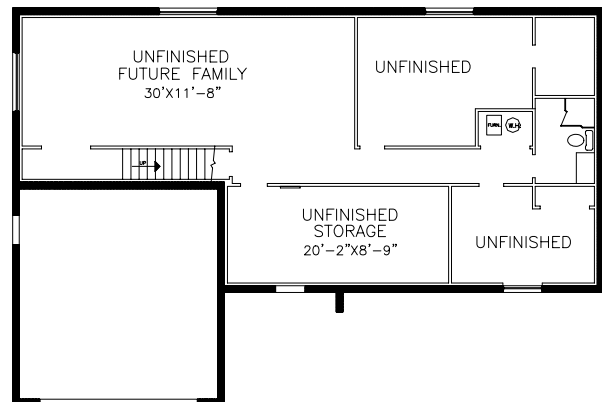

The Lexington

Plan Information

Main Floor - 1553 Square Ft (Finished)
Basement - 1511 Square Ft (Unfinished)
Total Finished Square Footage - 1553
Total Square Footage - 3064
 (Total Square Footage Includes Finished and Unfinished Square Footage)
 Square Footages are approximate only and shall be verified by client.

Overall Dimensions:

60'-0" Wide x 40'-4" Deep

HALLMARK HOMES

Our Reputation Is Building

Copyright: Reproduction of any portion of these plans for any reason is strictly prohibited. Hallmark Homes reserves the right to change prices, features, and plans without notice. Stucco shown is not standard in all subdivisions. See Agent.