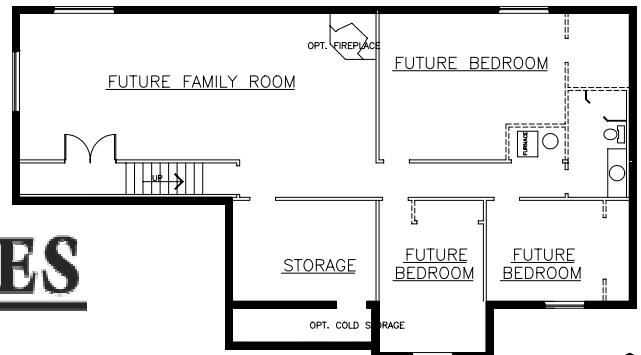

The Georgetown

Plan Information

Main Floor - 1652 Square Ft (Finished)

Basement - 1704 (Unfinished)

Total Finished Square Footage - 1652

Total Square Footage - 3356

(Total Square Footage Includes Finished and Unfinished Square Footage)

Square Footages are approximate only and shall be verified by client.

Overall Dimensions:

61'-0" Wide x 43'-0" Deep

HALLMARK HOMES

Our Reputation Is Building

Copyright: Reproduction of any portion of these plans for any reason is strictly prohibited. Hallmark Homes reserves the right to change prices, features, and plans without notice. Stucco shown is not standard in all subdivisions. See Agent.