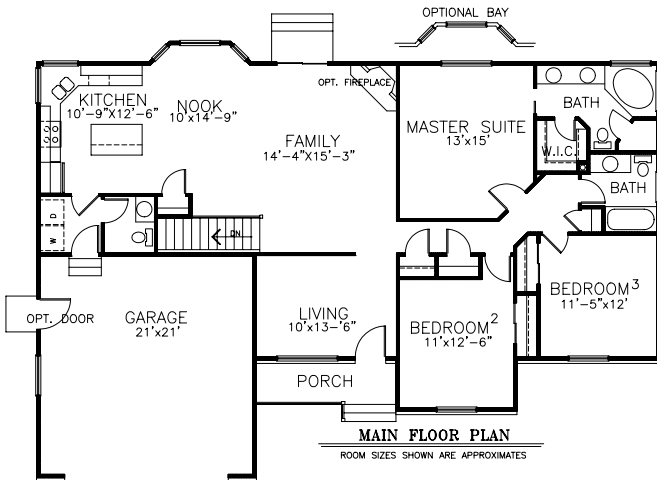

The Georgetown

Plan Information

Main Floor - 1652 Square Ft (Finished)

Basement - 1704 (Unfinished)

Total Finished Square Footage - 1652

Total Square Footage - 3356

(Total Square Footage Includes Finished and Unfinished Square Footage)

Square Footages are approximate only and shall be verified by client.

Overall Dimensions:

61'-0" Wide x 43'-0" Deep

HALLMARK HOMES

Our Reputation Is Building

Copyright: Reproduction of any portion of these plans for any reason is strictly prohibited. Hallmark Homes reserves the right to change prices, features, and plans without notice. Stucco shown is not standard in all subdivisions. See Agent.