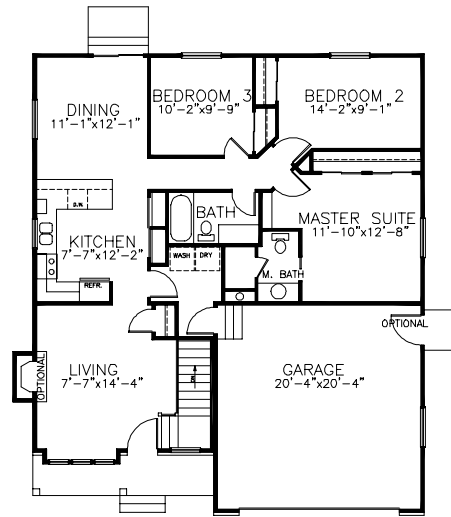

The Chandler

Plan Information

Main Floor - 1256 Square Ft (Finished)
 Basement - 1329 (Unfinished)
 Total Finished Square Footage - 1256
 Total Square Footage - 2585
 (Total Square Footage Includes Finished and Unfinished Square Footage)
 Square Footages are approximate only and shall be verified by client.

MAIN FLOOR PLAN

ROOM SIZES SHOWN ARE APPROXIMATES

Overall Dimensions:

39'-0" Wide x 46'-0" Deep

BASEMENT PLAN

ROOM SIZES SHOWN ARE APPROXIMATES
 BASEMENT IS SHOWN AS UNFINISHED

HALLMARK HOMES

Our Reputation Is Building