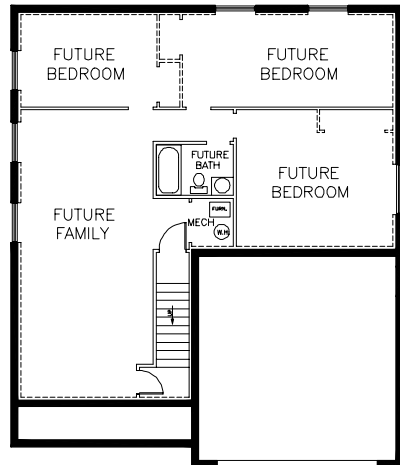

The Chandler

Plan Information

Main Floor - 1256 Square Ft (Finished)
 Basement - 1329 (Unfinished)
 Total Finished Square Footage - 1256
 Total Square Footage - 2585
 (Total Square Footage Includes Finished and Unfinished Square Footage)
 Square Footages are approximate only and shall be verified by client.

MAIN FLOOR PLAN

ROOM SIZES SHOWN ARE APPROXIMATES

Overall Dimensions:

39'-0" Wide x 46'-0" Deep

BASEMENT PLAN

ROOM SIZES SHOWN ARE APPROXIMATES
 BASEMENT IS SHOWN AS UNFINISHED

HALLMARK HOMES

Our Reputation Is Building