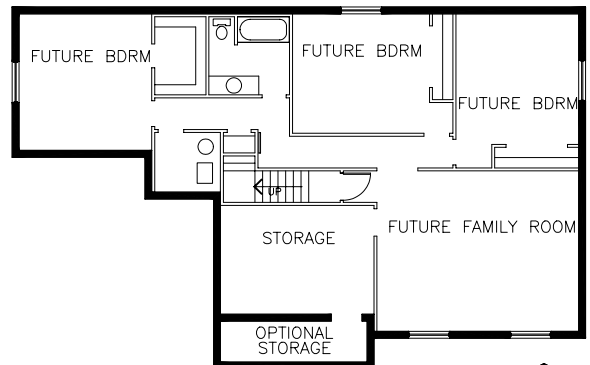

The Cambridge "B"

Plan Information

Main Floor - 1483 Square Ft (Finished)
Basement - 1537 Square Ft (Unfinished)
Total Finished Square Footage - 1483
Total Square Footage - 3020
 (Total Square Footage Includes Finished and Unfinished Square Footage)
 Square Footages are approximate only and shall be verified by client.

MAIN FLOOR PLAN
 ROOM SIZES SHOWN ARE APPROXIMATES

Overall Dimensions:

56'-0" Wide x 38'-6" Deep

BASEMENT PLAN

ROOM SIZES SHOWN ARE APPROXIMATES
 BASEMENT IS SHOWN AS UNFINISHED

Our Reputation Is Building

Copyright: Reproduction of any portion of these plans for any reason is strictly prohibited. Hallmark Homes reserves the right to change prices, features, and plans without notice. Stucco shown is not standard in all subdivisions. See Agent.