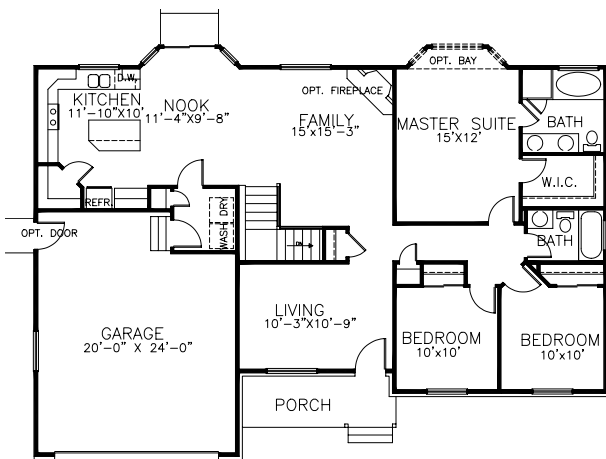

The Cambridge "B"

Plan Information

Main Floor - 1483 Square Ft (Finished)
Basement - 1537 Square Ft (Unfinished)
Total Finished Square Footage - 1483
Total Square Footage - 3020
 (Total Square Footage Includes Finished and Unfinished Square Footage)
 Square Footages are approximate only and shall be verified by client.

MAIN FLOOR PLAN
 ROOM SIZES SHOWN ARE APPROXIMATES

Overall Dimensions:

56'-0" Wide x 38'-6" Deep

BASEMENT PLAN

ROOM SIZES SHOWN ARE APPROXIMATES
 BASEMENT IS SHOWN AS UNFINISHED

Our Reputation Is Building

Copyright: Reproduction of any portion of these plans for any reason is strictly prohibited. Hallmark Homes reserves the right to change prices, features, and plans without notice. Stucco shown is not standard in all subdivisions. See Agent.