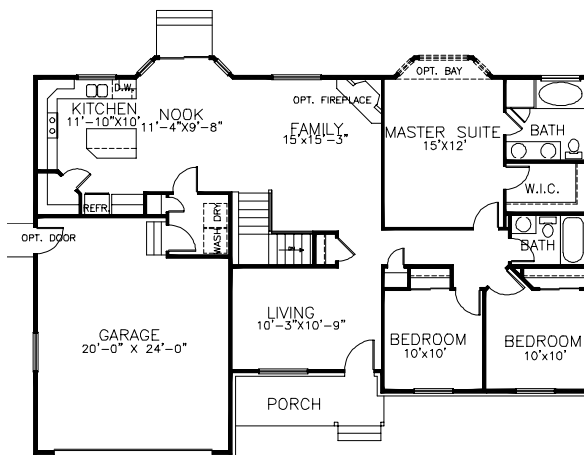

## Plan Information

Main Floor - 1483 Square Ft (Finished)

Basement - 1537 (Unfinished)

Total Finished Square Footage - 1483

Total Square Footage - 3020

(Total Square Footage Includes Finished and Unfinished Square Footage)

Square Footages are approximate only and shall be verified by client.

MAIN FLOOR PLAN

ROOM SIZES SHOWN ARE APPROXIMATES

## Overall Dimensions:

56'-0" Wide x 38'-6" Deep

BASEMENT PLAN

ROOM SIZES SHOWN ARE APPROXIMATES  
BASEMENT IS SHOWN AS UNFINISHED