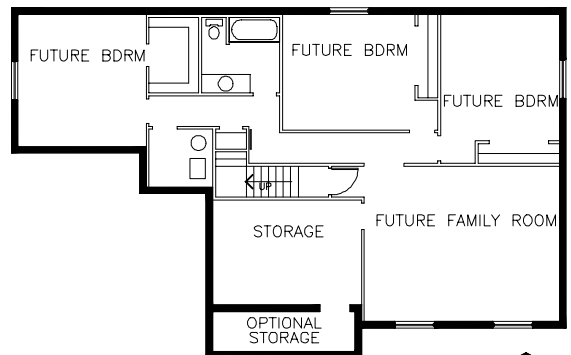

## Plan Information

Main Floor - 1483 Square Ft (Finished)

Basement - 1537 (Unfinished)

Total Finished Square Footage - 1483

Total Square Footage - 3020

(Total Square Footage Includes Finished and Unfinished Square Footage)

Square Footages are approximate only and shall be verified by client.

MAIN FLOOR PLAN

ROOM SIZES SHOWN ARE APPROXIMATES

## Overall Dimensions:

56'-0" Wide x 38'-6" Deep

BASEMENT PLAN

ROOM SIZES SHOWN ARE APPROXIMATES  
BASEMENT IS SHOWN AS UNFINISHED