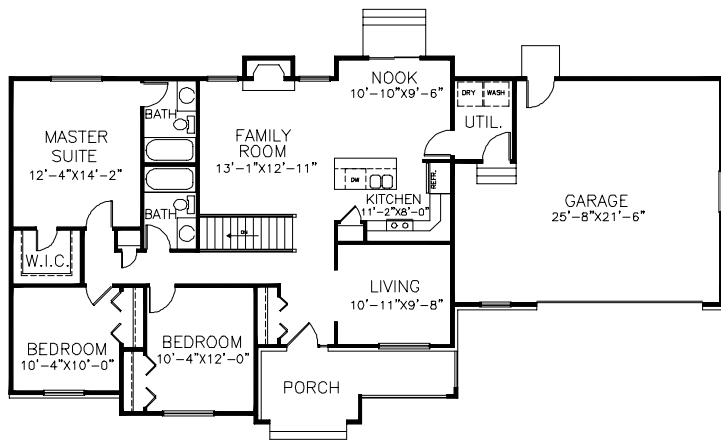

The Brairwood

Plan Information

Main Floor - 1350 Square Ft (Finished)

Basement - 1312 (Unfinished)

Total Finished Square Footage - 1350

Total Square Footage - 2662

(Total Square Footage Includes Finished and Unfinished Square Footage)

Square Footages are approximate only and shall be verified by client.

MAIN FLOOR PLAN

ROOM SIZES SHOWN ARE APPROXIMATES

Overall Dimensions:

69'-0" Wide x 35'-6" Deep

BASEMENT PLAN

ROOM SIZES SHOWN ARE APPROXIMATES
BASEMENT IS SHOWN AS UNFINISHED