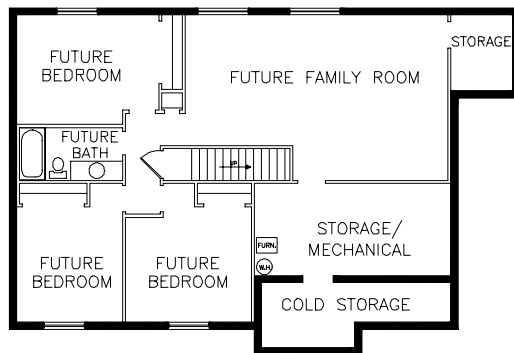

The Brairwood

Plan Information

Main Floor - 1350 Square Ft (Finished)

Basement - 1312 (Unfinished)

Total Finished Square Footage - 1350

Total Square Footage - 2662

(Total Square Footage Includes Finished and Unfinished Square Footage)

Square Footages are approximate only and shall be verified by client.

MAIN FLOOR PLAN

ROOM SIZES SHOWN ARE APPROXIMATES

Overall Dimensions:

69'-0" Wide x 35'-6" Deep

BASEMENT PLAN

ROOM SIZES SHOWN ARE APPROXIMATES
BASEMENT IS SHOWN AS UNFINISHED