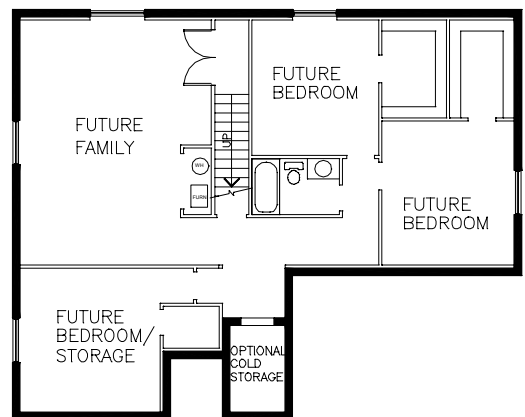

## Plan Information

**Main Floor - 1387 Square Ft (Finished)**  
**Basement - 1291 (Unfinished)**  
**Total Finished Square Footage - 1387**  
**Total Square Footage - 2678**  
**(Total Square Footage Includes Finished and Unfinished Square Footage)**  
**Square Footages are approximate only and shall be verified by client.**

## Overall Dimensions:

*46'-0" Wide x 44'-0" Deep*