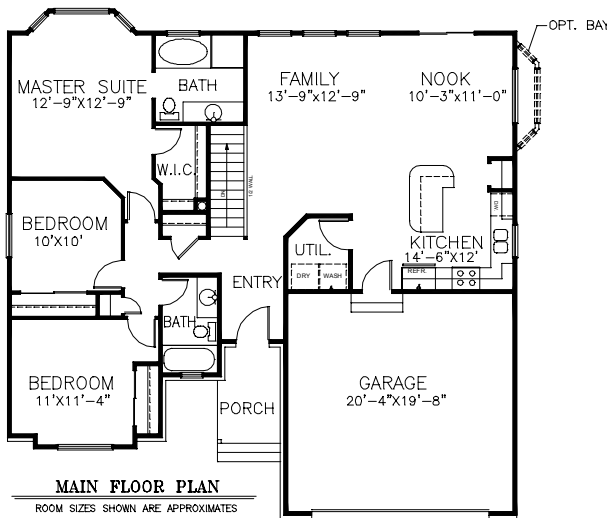

# The Arlington

## Plan Information

**Main Floor - 1387 Square Ft (Finished)**  
**Basement - 1291 (Unfinished)**  
**Total Finished Square Footage - 1387**  
**Total Square Footage - 2678**  
**(Total Square Footage Includes Finished and Unfinished Square Footage)**  
**Square Footages are approximate only and shall be verified by client.**

## Overall Dimensions:

*46'-0" Wide x 44'-0" Deep*