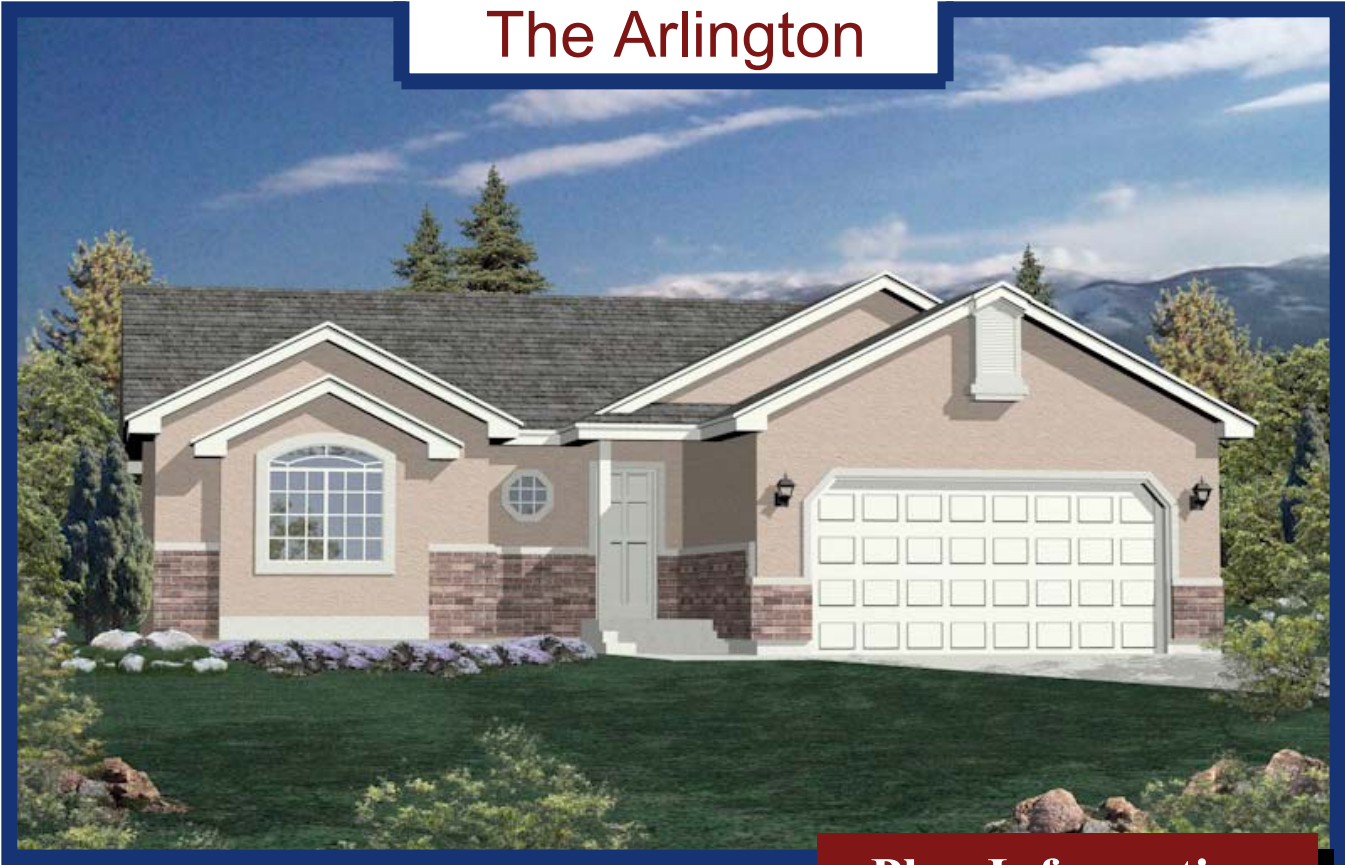

# The Arlington

## Overall Dimensions:

*46'-0" Wide x 44'-0" Deep*